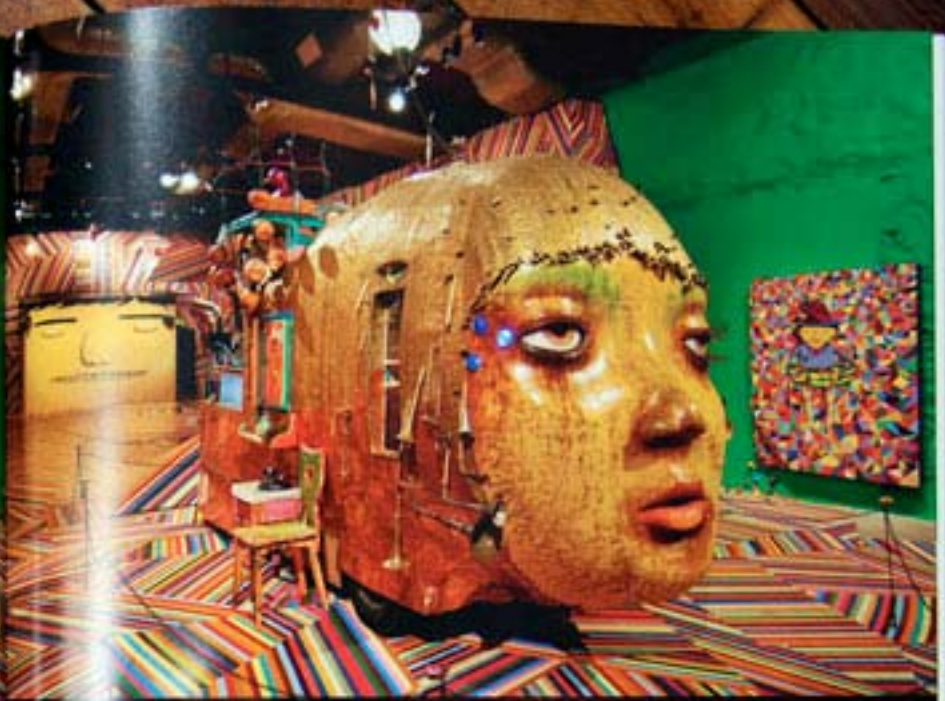

Os Gemeos

The Institute of Contemporary Art Boston

Previous page

Untitled

2008

Acrylic and spray paint on wood panel
82 1/2 x 102 1/2 x 6 inches, 210 x 260 x 15 cm

In High Seas Everybody Flies

2008

Acrylic and spray paint on wood panel
80 x 98 inches, 203.2 x 247.8 cm

Art in the Streets Installation (2001)
2011
The Museum of Contemporary Art, Los Angeles

100
101
102

GINGER PRESS

ISBN 978-1-58423-021-9